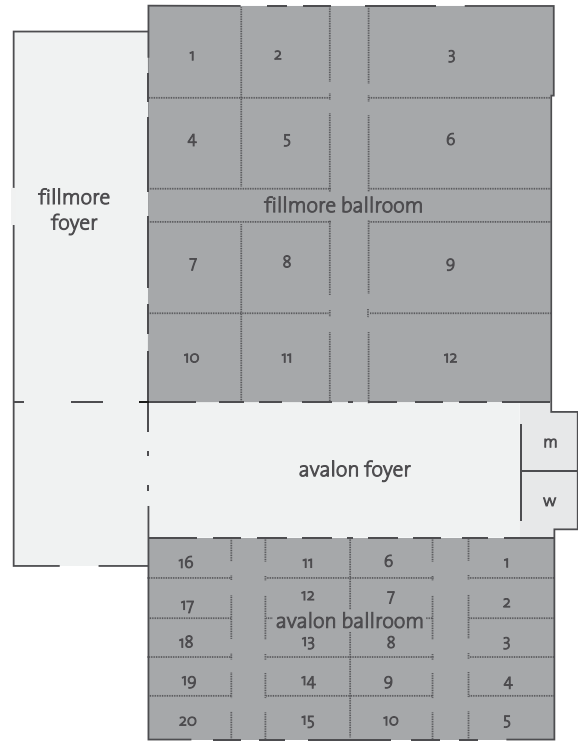

AVALON BALLROOM 18,800 sq ft / 1,755 sq mts

GROUP SALES MEETING ROOM

435 sq ft / 40.80 sq mts

ODEON 1,765 sq ft / 545 sq mts

BOARD OF DIRECTORS 1,394 sq ft / 129.50 sq mts

MEETINGS AND EVENTS

Room	Dimensions		Sq Ft	M ²	Ceiling		Theater	U-Shape	Conference	Banquet	Cocktail	Classroom
	Ft	Mts			Ft	Mts						
FILLMORE BALLROOM*	197' X 197'	60 x 60	37,500'	3,600	26'	8	3,960	—	—	2,800	3,600	2,540
Fillmore 1,2,4,5,7,8,10,11	43' X 45'	13.70 x 13.30	1,980'	182	26'	8	160	44	56	108	140	106
Fillmore 3,6,9,12	88' X 45'	27 x 13.5	4,185'	365	26'	8	360	95	100	216	310	234
Fillmore stage	47' X 36'	14 x 10.20	1,739'	143	24'	7.3	—	—	—	—	—	—
Fillmore Ballroom Foyer	179 X 62'	55 x 19	11,000'	1,045	26'	8	—	—	—	—	800	—
AVALON BALLROOM*	197' X 95'	60 X 29	18,800'	1,747	21'	6.5	2,000	—	—	1,320	1,800	1,320
Avalon 1-20	40' X 19'	12.5 X 5.8	780'	73	21'	6.5	72	34	36	36	60	48
Avalon Ballroom Foyer	179' X 62'	55 X 19	11,000'	1,045	26'	8	—	—	—	—	800	—
Outdoor Functions												
Woodstock	242.70' X 232'	74 X 70.7	56,306'	5,232	—	—	—	—	—	3,120	3,800	—
Isle of Wight	150.90' X 119.75'	46 X 36.5	18,070'	1,680	—	—	—	—	—	600	800	—
Toro Terrace	—	—	5,371'	499	—	—	—	—	—	220	320	—
Element Terrace	—	—	7,981'	741.50	—	—	—	—	—	300	400	—
Sax Pool	—	—	—	—	—	—	—	—	—	220	280	—
Moon Pool	—	—	—	—	—	—	—	—	—	220	280	—
Guitar Pool	—	—	—	—	—	—	—	—	—	80	100	—
Drum Pool	—	—	—	—	—	—	—	—	—	80	100	—
See the Show Theatre	—	—	—	—	—	—	964	—	—	—	—	—
Gazebo Harmonic	—	—	—	—	—	—	32	—	—	24	32	—
Gazebo Piano	—	—	—	—	—	—	72	—	—	36	46	—
Gazebo Trumpet	—	—	—	—	—	—	72	—	—	36	46	—
Other Meeting Spaces												
Odeon 1 -3	23.5' X 11'	7.2 X 3.3	260'	24	10'	3	20	—	8	12	20	12
Odeon4	20' X 13'	6 X 4	260'	24	10'	3	20	—	8	12	20	12
Odeon5	21' X 13'	6.5 X 4	273'	26	10'	3	20	—	8	12	20	12
Odeon6	21' X 13'	6.5 X 4	273'	26	10'	3	20	—	8	12	20	12
Odeon7	20' X 13'	6 X 4	260'	24	10'	3	20	—	8	12	20	12
Board of directors	41' X 34'	12.5 X 10.4	1,394'	129.50	10'	3	—	28	—	—	—	—