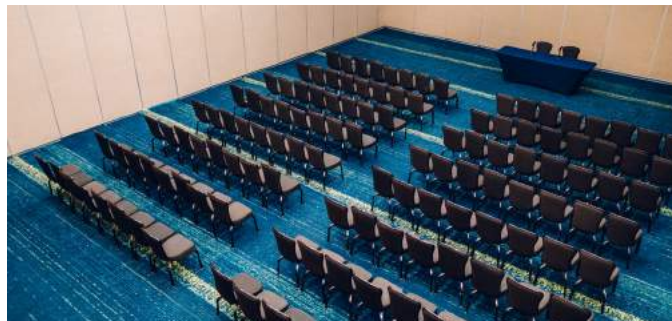

AVALON BALLROOM 18,800 sq ft / 1,755 sq mts

GROUP SALES MEETING ROOM

435 sq ft / 40.80 sq mts

ODEON 1,765 sq ft / 545 sq mts

BOARD OF DIRECTORS 1,394 sq ft / 129.50 sq mts

MEETINGS AND EVENTS

Room	Dimensions		Sq Ft	M ²	Ceiling		Theater	U-Shape	Conference	Banquet	Cocktail	Classroom
	Ft	Mts			Ft	Mts						
FILLMORE BALLROOM*	197' X 197'	60 x 60	37,500'	3,600	26'	8	3,960	—	—	2,800	3,600	2,540
Fillmore 1,2,4,5,7,8,10,11	43' X 45'	13.70 x 13.30	1,980'	182	26'	8	160	44	56	108	140	106
Fillmore 3,6,9,12	88' X 45'	27 x 13.5	4,185'	365	26'	8	360	95	100	216	310	234
Fillmore stage	47' X 36'	14 x 10.20	1,739'	143	24'	7.3	—	—	—	—	—	—
Fillmore Ballroom Foyer	179 X 62'	55 x 19	11,000'	1,045	26'	8	—	—	—	—	800	—
AVALON BALLROOM*	197' X 95'	60 X 29	18,800'	1,747	21'	6.5	2,000	—	—	1,320	1,800	1,320
Avalon 1-20	40' X 19'	12.5 X 5.8	780'	73	21'	6.5	72	34	36	36	60	48
Avalon Ballroom Foyer	179' X 62'	55 X 19	11,000'	1,045	26'	8	—	—	—	—	800	—
Outdoor Functions												
Woodstock	242.70' X 232'	74 X 70.7	56,306'	5,232	—	—	—	—	—	3,120	3,800	—
Isle of Wight	150.90' X 119.75'	46 X 36.5	18,070'	1,680	—	—	—	—	—	600	800	—
Toro Terrace	—	—	5,371'	499	—	—	—	—	—	220	320	—
Element Terrace	—	—	7,981'	741.50	—	—	—	—	—	300	400	—
Sax Pool	—	—	—	—	—	—	—	—	—	220	280	—
Moon Pool	—	—	—	—	—	—	—	—	—	220	280	—
Guitar Pool	—	—	—	—	—	—	—	—	—	80	100	—
Drum Pool	—	—	—	—	—	—	—	—	—	80	100	—
See the Show Theatre	—	—	—	—	—	—	964	—	—	—	—	—
Gazebo Harmonic	—	—	—	—	—	—	32	—	—	24	32	—
Gazebo Piano	—	—	—	—	—	—	72	—	—	36	46	—
Gazebo Trumpet	—	—	—	—	—	—	72	—	—	36	46	—
Other Meeting Spaces												
Odeon 1 -3	23.5' X 11'	7.2 X 3.3	260'	24	10'	3	20	—	8	12	20	12
Odeon4	20' X 13'	6 X 4	260'	24	10'	3	20	—	8	12	20	12
Odeon5	21' X 13'	6.5 X 4	273'	26	10'	3	20	—	8	12	20	12
Odeon6	21' X 13'	6.5 X 4	273'	26	10'	3	20	—	8	12	20	12
Odeon7	20' X 13'	6 X 4	260'	24	10'	3	20	—	8	12	20	12
Board of directors	41' X 34'	12.5 X 10.4	1,394'	129.50	10'	3	—	28	—	—	—	—