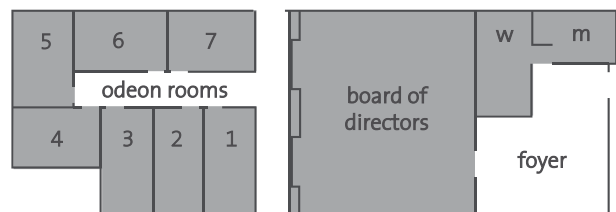

AVALON BALLROOM 18,800 sq ft / 1,755 sq mts

GROUP SALES MEETING ROOM

435 sq ft / 40.80 sq mts

ODEON 1,765 sq ft / 545 sq mts

BOARD OF DIRECTORS 1,394 sq ft / 129.50 sq mts

MEETINGS AND EVENTS

Room	Dimensions		Sq Ft	M ²	Ceiling		Theater	U-Shape	Conference	Banquet	Cocktail	Classroom
	Ft	Mts			Ft	Mts						
FILLMORE BALLROOM*	197' X 197'	60 x 60	37,500'	3,600	26'	8	3,960	—	—	2,800	3,600	2,540
Fillmore 1,2,4,5,7,8,10,11	43' X 45'	13.70 x 13.30	1,980'	182	26'	8	160	44	56	108	140	106
Fillmore 3,6,9,12	88' X 45'	27 x 13.5	4,185'	365	26'	8	360	95	100	216	310	234
Fillmore stage	47' X 36'	14 x 10.20	1,739'	143	24'	7.3	—	—	—	—	—	—
Fillmore Ballroom Foyer	179 X 62'	55 x 19	11,000'	1,045	26'	8	—	—	—	—	800	—
AVALON BALLROOM*	197' X 95'	60 X 29	18,800'	1,747	21'	6.5	2,000	—	—	1,320	1,800	1,320
Avalon 1-20	40' X 19'	12.5 X 5.8	780'	73	21'	6.5	72	34	36	36	60	48
Avalon Ballroom Foyer	179' X 62'	55 X 19	11,000'	1,045	26'	8	—	—	—	—	800	—
Outdoor Functions												
Woodstock	242.70' X 232'	74 X 70.7	56,306'	5,232	—	—	—	—	—	3,120	3,800	—
Isle of Wight	150.90' X 119.75'	46 X 36.5	18,070'	1,680	—	—	—	—	—	600	800	—
Toro Terrace	—	—	5,371'	499	—	—	—	—	—	220	320	—
Element Terrace	—	—	7,981'	741.50	—	—	—	—	—	300	400	—
Sax Pool	—	—	—	—	—	—	—	—	—	220	280	—
Moon Pool	—	—	—	—	—	—	—	—	—	220	280	—
Guitar Pool	—	—	—	—	—	—	—	—	—	80	100	—
Drum Pool	—	—	—	—	—	—	—	—	—	80	100	—
See the Show Theatre	—	—	—	—	—	—	964	—	—	—	—	—
Gazebo Harmonic	—	—	—	—	—	—	32	—	—	24	32	—
Gazebo Piano	—	—	—	—	—	—	72	—	—	36	46	—
Gazebo Trumpet	—	—	—	—	—	—	72	—	—	36	46	—
Other Meeting Spaces												
Odeon 1 -3	23.5' X 11'	7.2 X 3.3	260'	24	10'	3	20	—	8	12	20	12
Odeon4	20' X 13'	6 X 4	260'	24	10'	3	20	—	8	12	20	12
Odeon5	21' X 13'	6.5 X 4	273'	26	10'	3	20	—	8	12	20	12
Odeon6	21' X 13'	6.5 X 4	273'	26	10'	3	20	—	8	12	20	12
Odeon7	20' X 13'	6 X 4	260'	24	10'	3	20	—	8	12	20	12
Board of directors	41' X 34'	12.5 X 10.4	1,394'	129.50	10'	3	—	28	—	—	—	—